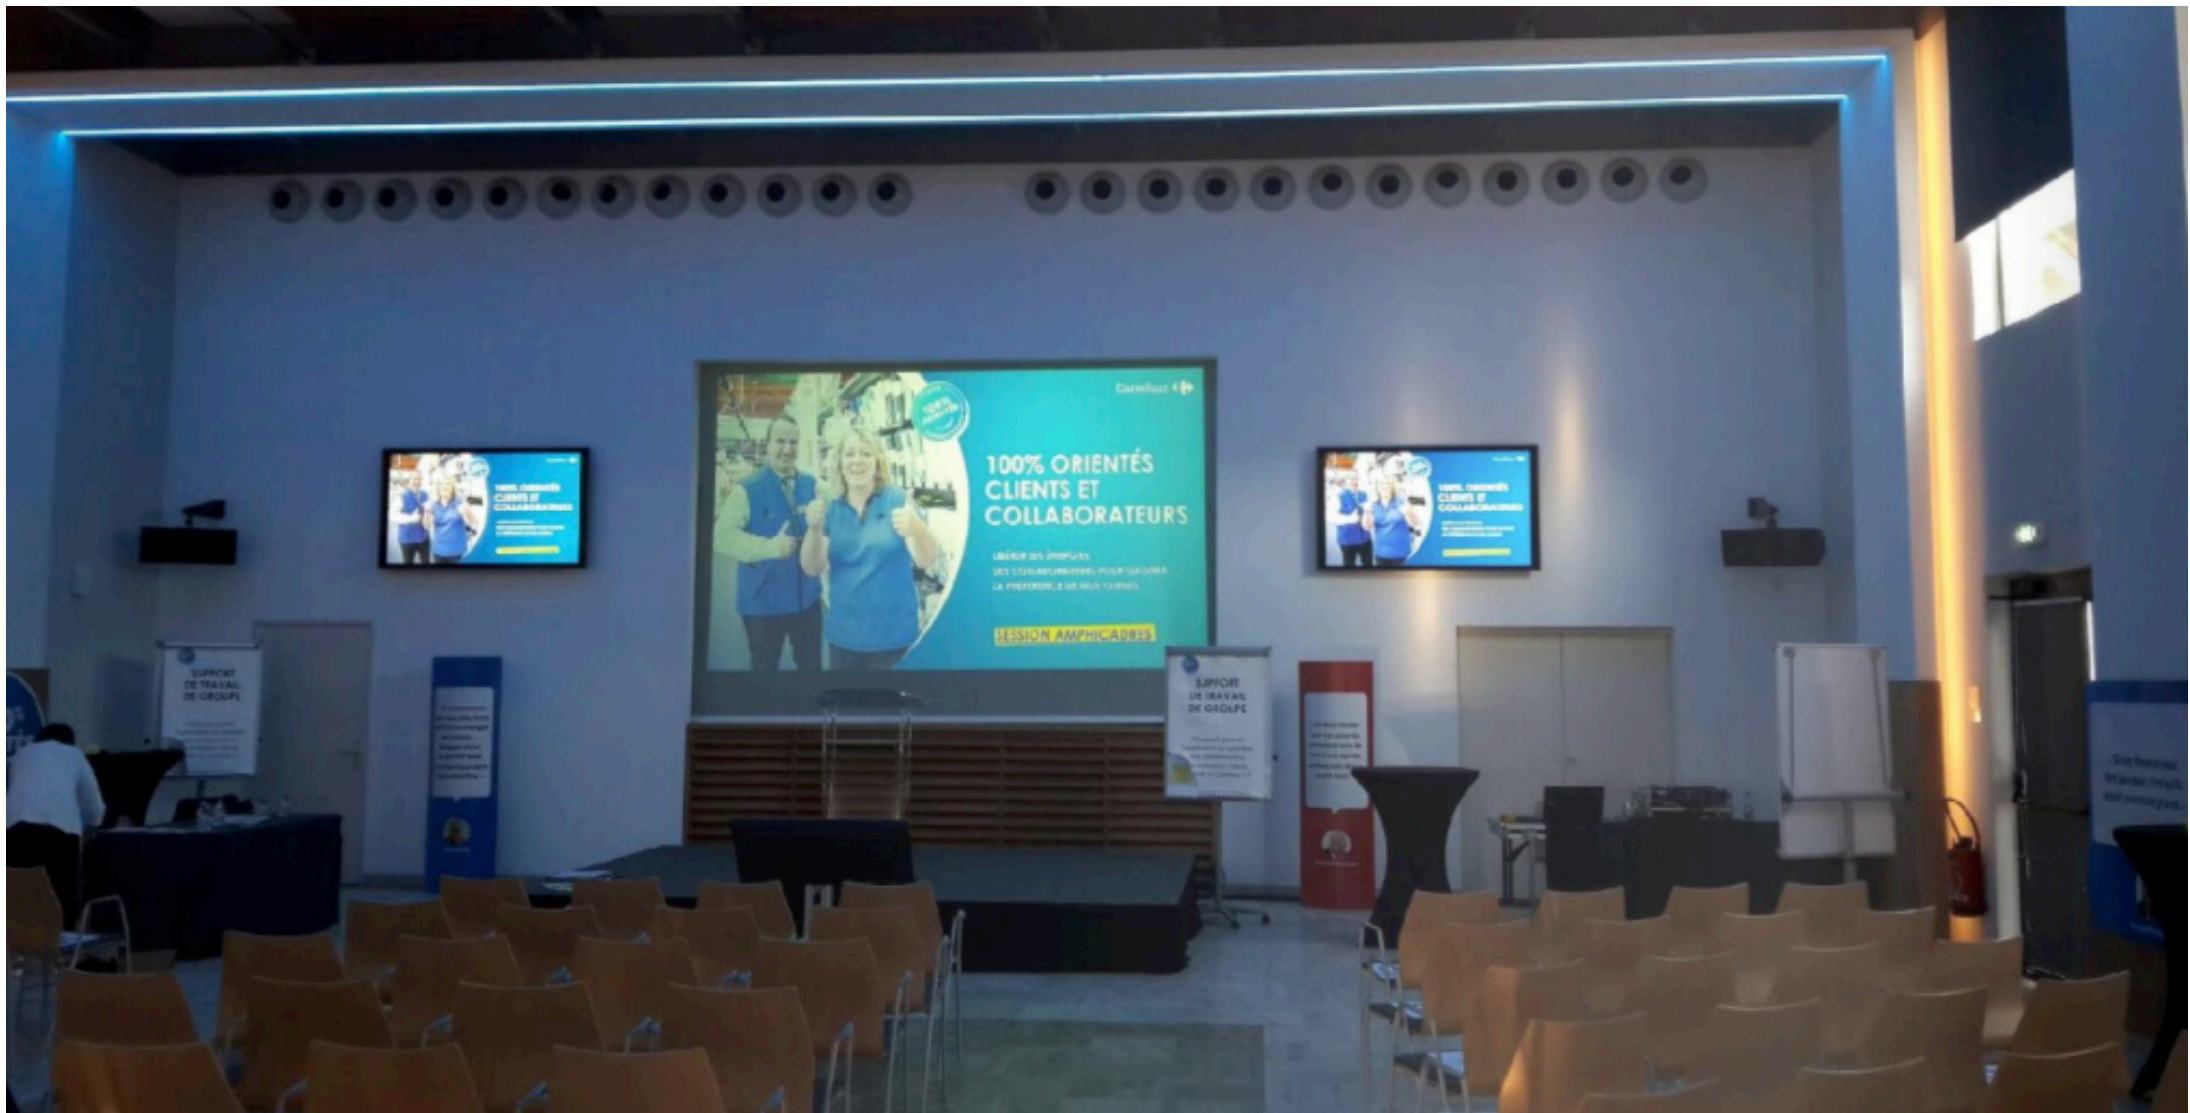

A large projection screen on the right wall displays a presentation slide. The slide features a close-up image of teeth and a dental instrument. The text on the slide includes a classification of occlusal forces and a statement about excessive occlusal forces. The text is partially cut off at the bottom.

TERRENA
LA NOUVELLE
AGRICULTURE
VENTE

TERRENA
LA NOUVELLE
AGRICULTURE
VENTE

TERRENA
LA NOUVELLE
AGRICULTURE
VENTE

A large projection screen showing a software interface with a settings menu on the left and a main content area on the right. The settings menu includes options like 'INTERACT', 'MARGITE', 'SUIVIR', 'TANTE', 'TEMPERATURE DE COULEUR', 'NOM', 'DETAIL', 'REACTION DE SPUI', 'PREF. IRES', 'LIGNE VIER', 'MOTIF SYSTEME', 'SELECTION RUBRIQUE', and 'CHANGEMENT'. The main content area is divided into four quadrants, each with a title and a list of names, and includes logos for TOTAL, Egédis, STELA, and SOBAD.